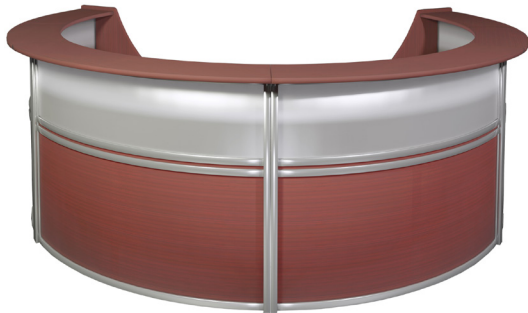

Marque Plexi Reception Desk (Quad-Unit)

SKU: 77314XX

REGENCY

SPECIFICATIONS:

SKU	DIMENSIONS (W" X D" X H")	WEIGHT (LBS.)
77314XX	142" x 103" x 45.5"	457

Greet visitors properly with the amazing No-Tools Assembly Marque Reception Collection!

- No tools required for assembly
- Cutting-edge thermofused melamine finish with self-edge
- Silver frame standard for a first-class clean feel at a budget friendly price
- Spacious 19.75" D interior desk for your receptionist
- Wire management cutouts on interior desk
- Leveling glides included allowing for 1/2" height adjustability
- Translucent polycarbonate panel
  - Top counter: 13" deep
  - Interior Desktop: 19.75" deep
  - Desktop Height (from floor): 29"
  - Counter Top Height (from desktop): 15.75"