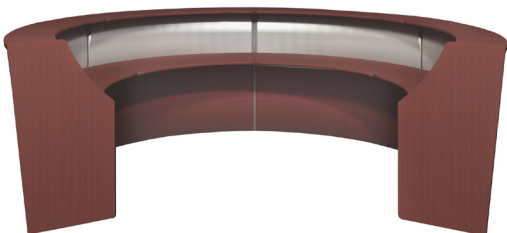

- No tools required for assembly
- Cutting-edge thermofused melamine finish with self-edge
- Silver frame standard for a first-class clean feel at a budget friendly price
- Spacious 19.75" D interior desk for your receptionist
- Wire management cutouts on interior desk
- Leveling glides included allowing for 1/2" height adjustability
- Translucent polycarbonate panel
  - Top counter: 13" deep
  - Interior Desktop: 19.75" deep
  - Desktop Height (from floor): 29"
  - Counter Top Height (from desktop): 15.75"